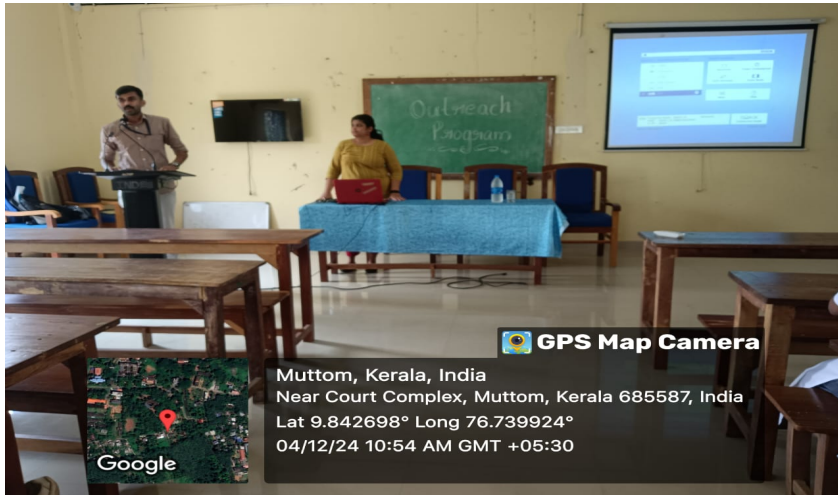

A two-Day workshop for final year UG & PG students yielded positive outcomes, equipping participants with enhanced communication and interpersonal skills, boosting self-confidence, and providing valuable insights into career readiness. The workshop successfully guided students in crafting effective resumes, mastering interview techniques, and navigating the job market, contributing to their overall professional development. It was organized on 08/10/2024 and 09/10/2024. Mr. Lipin Rajeshakaran, Soft skill trainer, from Training Guru's Muvattupuzha was the resource person.

Google

Outreach programme

The outreach program organized by the Employment Exchange, Model Career Center, Muvattupuzha, on 04/12/2024 was a significant step toward empowering job seekers with the necessary knowledge and resources. The insightful session by Smt. Mily Paul contributed to enhancing awareness about career opportunities and facilitated seamless job portal registration.