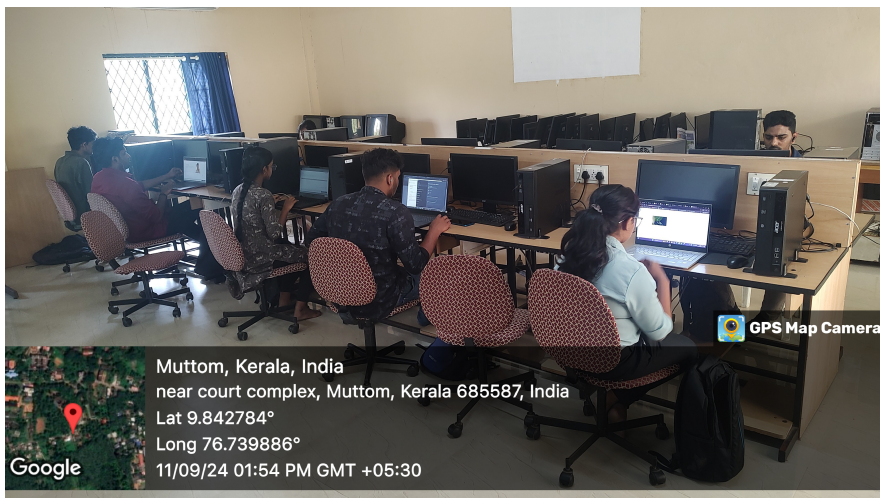

GPS Map Camera

Muttom, Kerala, India
near court complex, Muttom, Kerala 685587, India
Lat 9.842784°
Long 76.739886°
11/09/24 01:54 PM GMT +05:30

Google